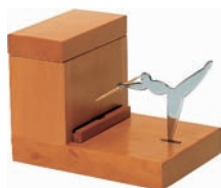

CO1369

Toothpick holder in steel and pear-wood.

115,00 €

cm 12,5 x cm 9,0 - h cm 9,5

Luigi Caccia Dominioni Livio e Pier Giacomo Castiglioni

*Indicative prices, that follow the trend of the silver quotation.
Final price to be requested on purchase.*